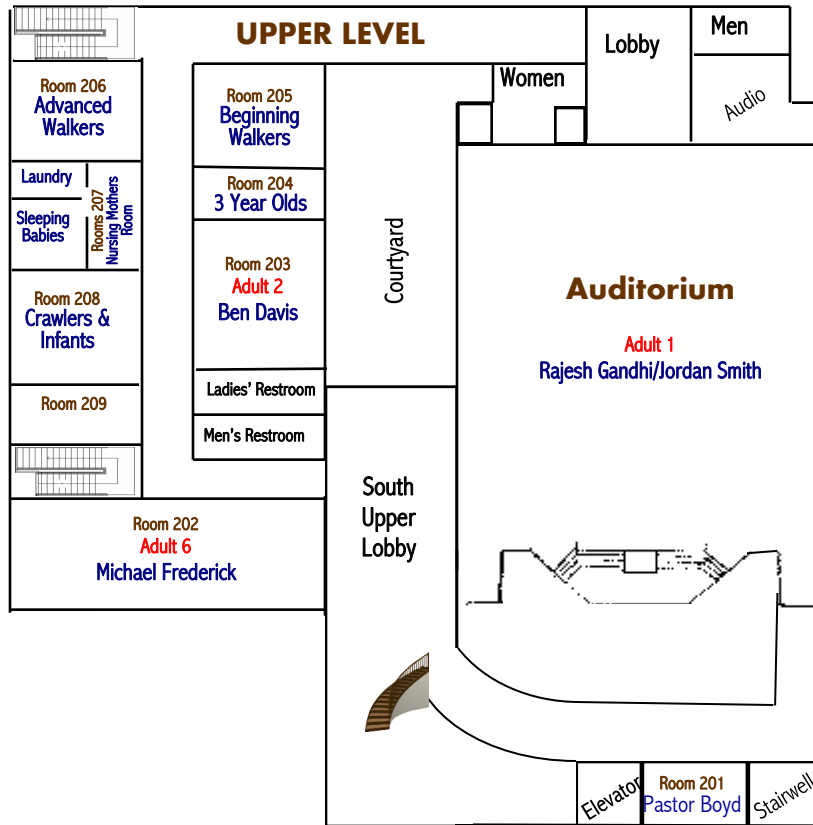

SUNDAY SCHOOL ROOM ASSIGNMENTS

Children's Sunday School Classroom Locations

Infants - 2 Year Olds	Nurseries
3 Year Olds	Room 204
4 Year Olds	Room 101
5 Year Olds	Room 107
Grades 1 & 2	Rooms 112 & 113
Grades 3 & 4	Room 111
Grades 5 & 6	Room 110
Grades 7 - 9	Room 115
Grades 10 - 12	Room 116

(see other side for adult class listing)

Adult Sunday School Classroom Locations

Adult 1	Auditorium
Adult 2	Fireplace Room, Room 203
Adult 3 (Word of Life)	Rooms 105-106
Adult 4	Room 104
Adult 5	Boyd Hall (rooms 1 & 2)
Adult 6	Room 202
Biblical Homes	Canopy Lobby
College/Career	Boyd Hall (Main Room)

(see other side for children's class listing)