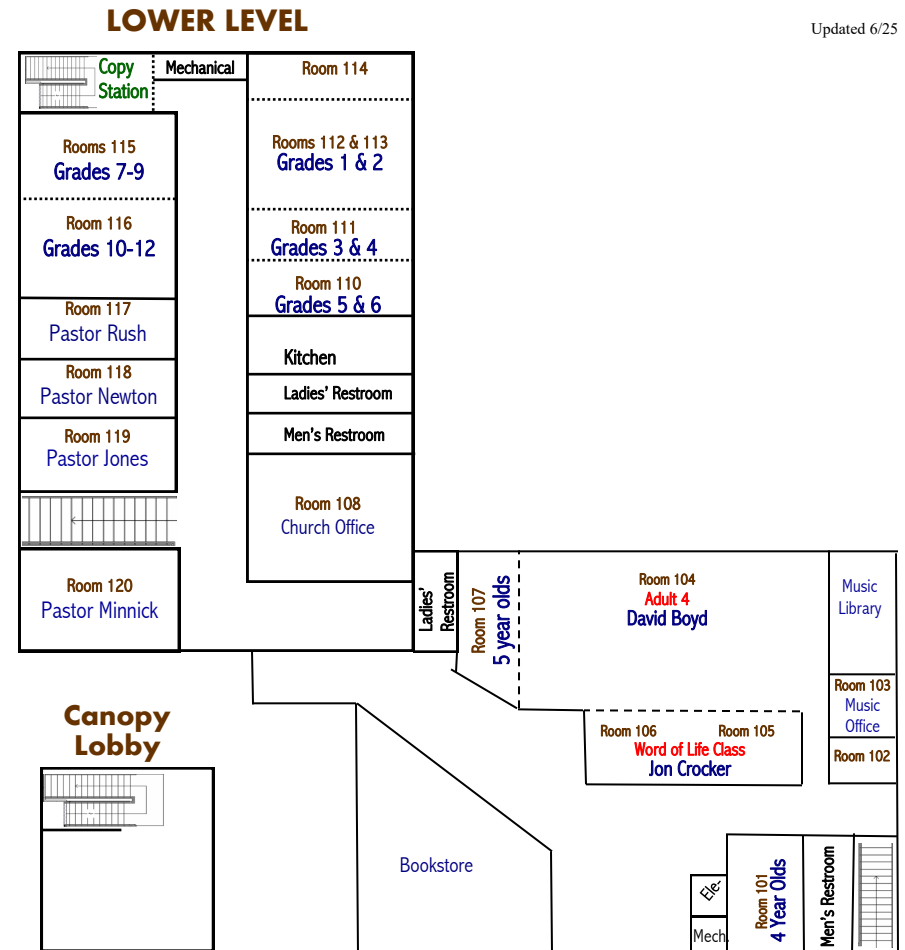

SUNDAY SCHOOL ROOM ASSIGNMENTS

Children's Sunday School Classroom Locations

Infants - 2 Year Olds	Nurseries
3 Year Olds	Room 204
4 Year Olds	Room 101
5 Year Olds	Room 107
Grades 1 & 2	Rooms 112 & 113
Grades 3 & 4	Room 111
Grades 5 & 6	Room 110
Grades 7 - 9	Room 115
Grades 10 - 12	Room 116

(see other side for adult class listing)

Adult Sunday School Classroom Locations

Adult 1	Auditorium
Adult 2	Fireplace Room, Room 203
Adult 3 (Word of Life)	Rooms 105-106
Adult 4	Room 104
Adult 5	Boyd Hall (rooms 1 & 2)
Adult 6	Room 202
Biblical Homes	Canopy Lobby
College/Career	Boyd Hall (Main Room)

(see other side for children's class listing)